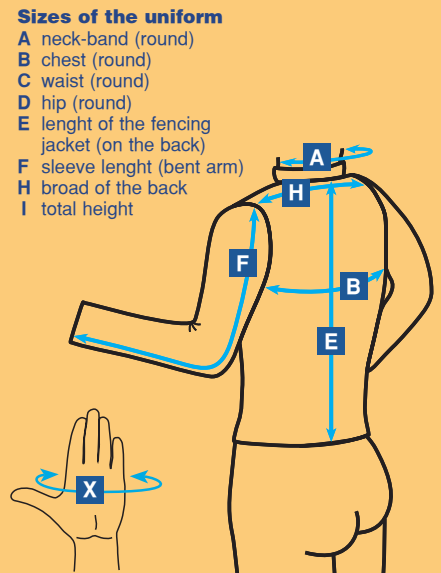

Men		Special long size					
Order size		94	98	102	106	110	114
Height cm	I	176-182	176-182	182-188	188-194	188-194	194-200
Chest cm	B	88-92	92-96	96-100	100-104	104-108	108-112
Waist cm	C	74-78	78-82	82-86	86-90	90-94	94-98
Hip cm	D	92-96	96-100	100-104	104-108	108-112	112-116
Lenght of the fencing jacket	E	57	58.5	60.5	61.5	63	64.5
Sleeve lenght	F	64	66.5	68	69.5	71	72.5

Underplastron		Mini	XS	S	M	L	XL	XXL
Children		128-146	152-158	164-170				
Women		36.72	38.76	40-42, 80-84	44-46, 88-92	48		
Men		46-48, 94-98	50-52, 102-106	52-54, 106-110	56-58, 114			

Breast protector		0	1	2	3
Girls		128-146	152-158	170	
Boys		128-164	170		
Women		36-38	40-44	46-48	
Men		46-52	54-58		

Mask sizes round 0 1 1+ 2  
cm ≤ 58 59-64 65-69 70-74  
From top of the head around the chin

See NIKE sizing chart on our website!

SHOP  
Open: Monday-Friday 10.00-18.00  
Saturday 10.00-13.00

PBT HUNGARY KFT  
H-1139 Budapest, Teve u. 9/D Hungary  
Phone/Fax: (+36 1) 329 06 83  
E-mail: sales@pbt fencing.com  
www.pbt fencing.com