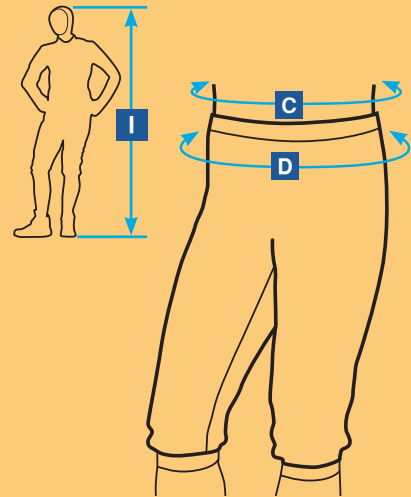

Men		Extra sizes										
Order size		44	46	48	50	52	54	56	58	60	62	64
Height cm	I	164-170	164-170	170-176	170-176	176-182	176-182	182-188	182-188	182-188	188-194	194-200
Chest cm	B	84-88	88-92	92-96	96-100	100-104	104-108	108-112	112-116	116-120	120-124	124-128
Waist cm	C	70-74	74-78	78-82	82-86	86-90	90-94	94-98	98-102	102-106	106-110	110-114
Hip cm	D	88-92	92-96	96-100	100-104	104-108	108-112	112-116	116-120	120-124	124-128	128-132
Lenght of the fencing jacket	E	52.5	54	55.5	57	58.5	60	61.5	63	64.5	66	67.5
Sleeve lenght	F	60	61	63.5	65	66.5	68	69.5	71	73.5	75	76.5

Men		Special long size					
Order size		94	98	102	106	110	114
Height cm	I	176-182	176-182	182-188	188-194	188-194	194-200
Chest cm	B	88-92	92-96	96-100	100-104	104-108	108-112
Waist cm	C	74-78	78-82	82-86	86-90	90-94	94-98
Hip cm	D	92-96	96-100	100-104	104-108	108-112	112-116
Lenght of the fencing jacket	E	57	58.5	60.5	61.5	63	64.5
Sleeve lenght	F	64	66.5	68	69.5	71	72.5

Underplastron		Mini	XS	S	M	L	XL	XXL
Children		128-146	152-158	164-170				
Women		36.72	38.76	40-42, 80-84	44-46, 88-92	48		
Men		46-48, 94-98	50-52, 102-106	52-54, 106-110	56-58, 114			

Breast protector		0	1	2	3
Girls		128-146	152-158	170	
Boys		128-164	170		
Women		36-38	40-44	46-48	
Men		46-52	54-58		

Mask sizes round 0 1 1+ 2  
cm ≤ 58 59-64 65-69 70-74  
From top of the head around the chin

See NIKE sizing chart on our website!

SHOP  
Open: Monday-Friday 10.00-18.00  
Saturday 10.00-13.00

PBT HUNGARY KFT  
H-1139 Budapest, Teve u. 9/D Hungary  
Phone/Fax: (+36 1) 329 06 83  
E-mail: sales@pbt fencing.com  
www.pbt fencing.com